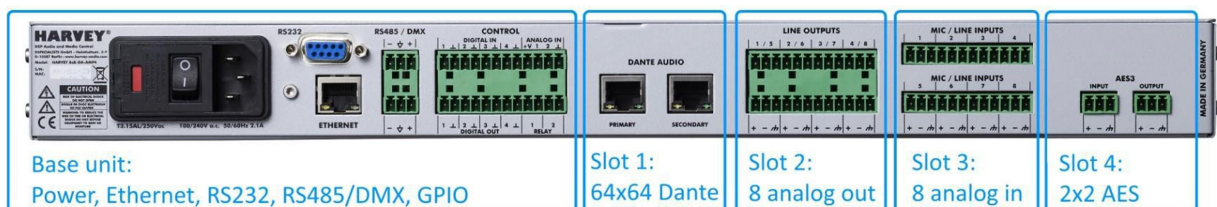

HARVEY®

Prijslijst exclusief BTW, 2021

HARVEY Pro

- Control center for audio, light and media equipment
- Flexible number of analog audio channels up to 32
- Digital interfaces Dante and AES
- Excellent audio quality with minimal, constant latency
- Simple configuration of distributed installations with Hypermatrix®
- Control via wall panel or tablet

Opbouw productnaam, voorbeeld HARVEY Pro 8x8-DA-AES:

Product line "DSP Audio matrix" 1 HU, 19"

Product family for audio and media control

HARVEY®

Prijslijst exclusief BTW, 2021

Analoge en AES interfaces

	<u>per stuk:</u>
8x8	€ 2.225,00
8x8 AES	€ 2.415,00
8x16	€ 2.575,00
8x24	€ 2.915,00
12x8	€ 2.490,00
16x8	€ 2.750,00
16x16	€ 3.095,00
24x8	€ 3.275,00